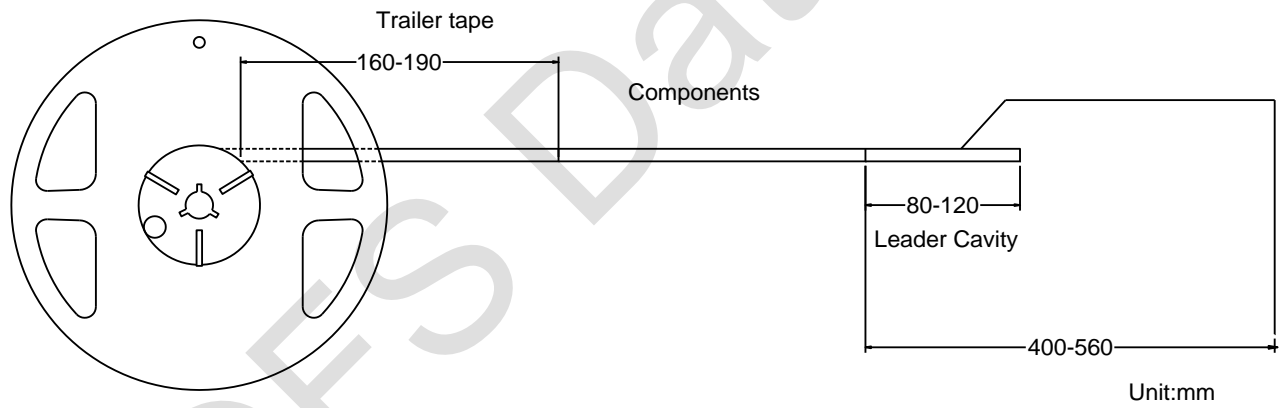

ROFS

freq (2.500GHz to 2.570GHz)

freq (2.620GHz to 2.690GHz)

Note:

ROFS Data S