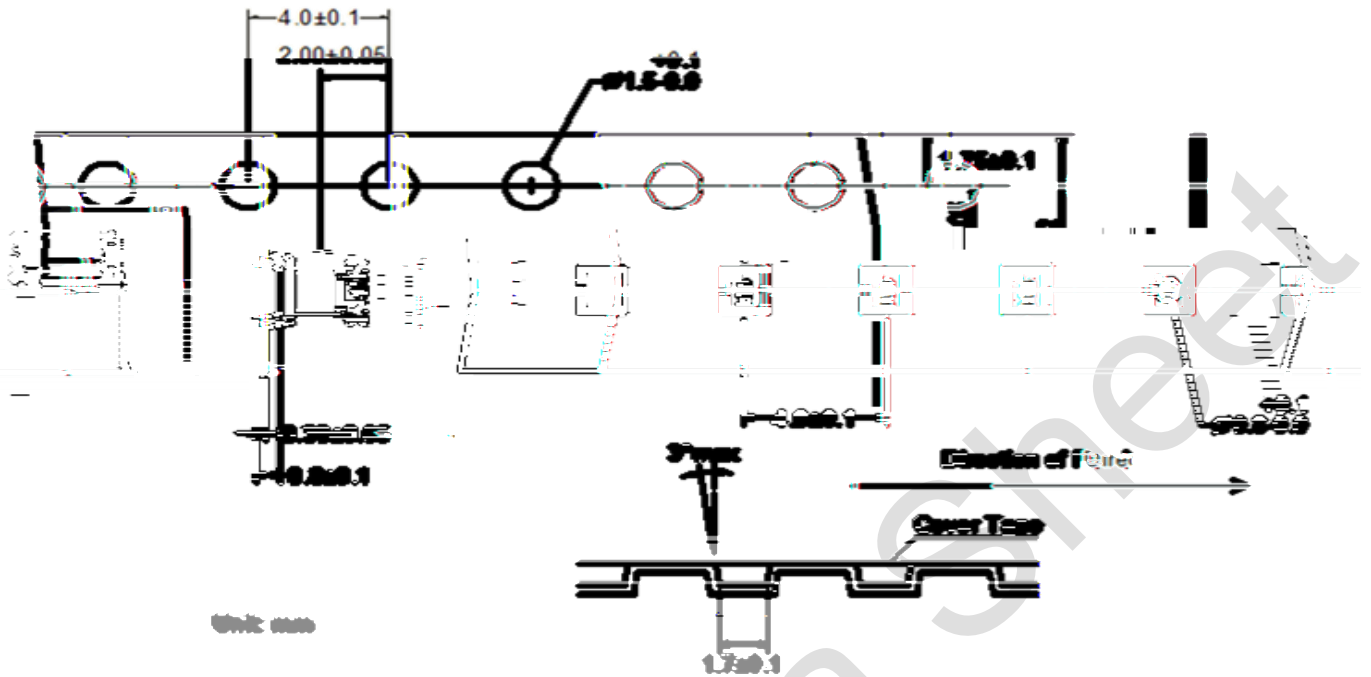

ROFS

freq (2.500GHz to 2.570GHz)

freq (2.620GHz to 2.690GHz)

Note:

ROFS Data S