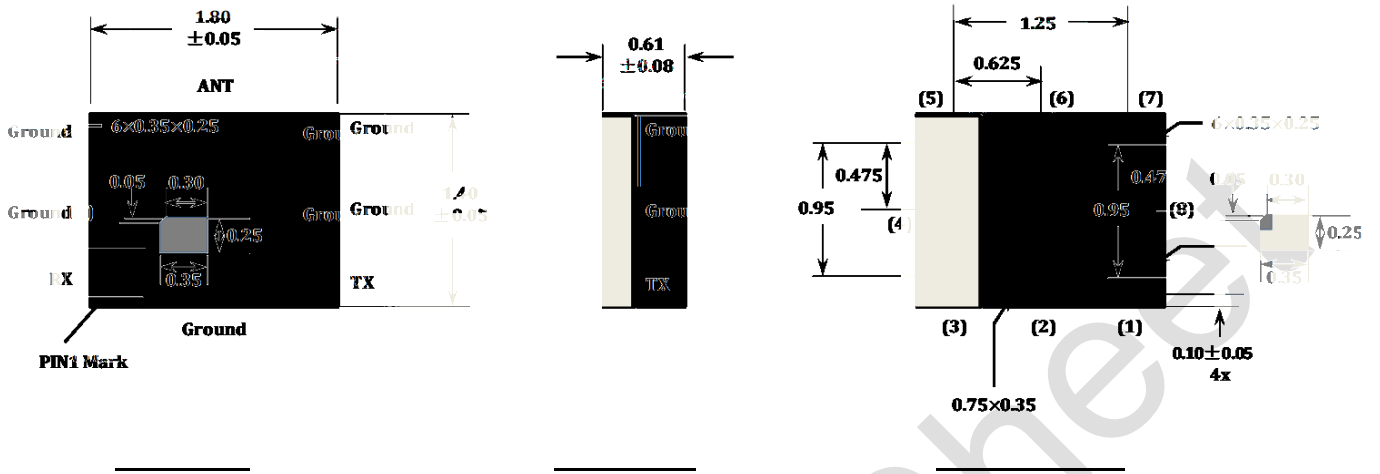

ROFS

freq (2.500GHz to 2.570GHz)

freq (2.620GHz to 2.690GHz)

Note:

ROFS Data S