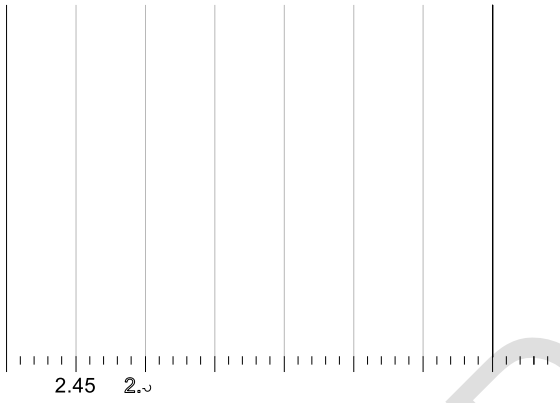

()

ANT Port

TX Port

2f₀

3f₀

2f₀

3f₀

ROFS Data Sheet

ROFS

freq (2.500GHz to 2.570GHz)

freq (2.620GHz to 2.690GHz)

Note:

ROFS Data S