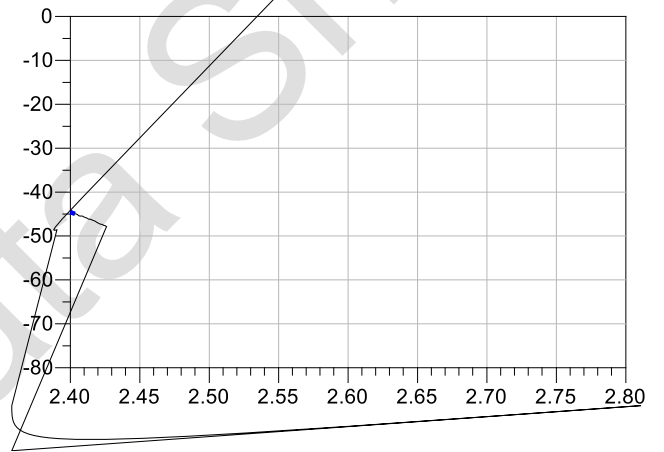

()

ANT Port

TX Port

2f₀

3f₀

2f₀

3f₀

ROFS Data Sheet

ROFS

freq (2.500GHz to 2.570GHz)

freq (2.620GHz to 2.690GHz)

Note:

ROFS Data S