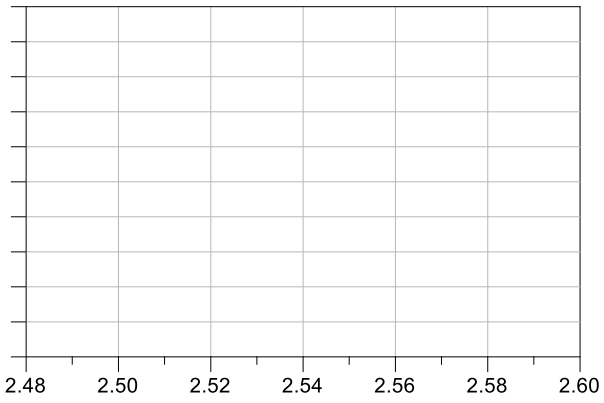

()

ANT Port

TX Port

2f₀

3f₀

2f₀

3f₀

ROFS Data Sheet

ROFS

freq (2.500GHz to 2.570GHz)

freq (2.620GHz to 2.690GHz)

Note:

ROFS Data S